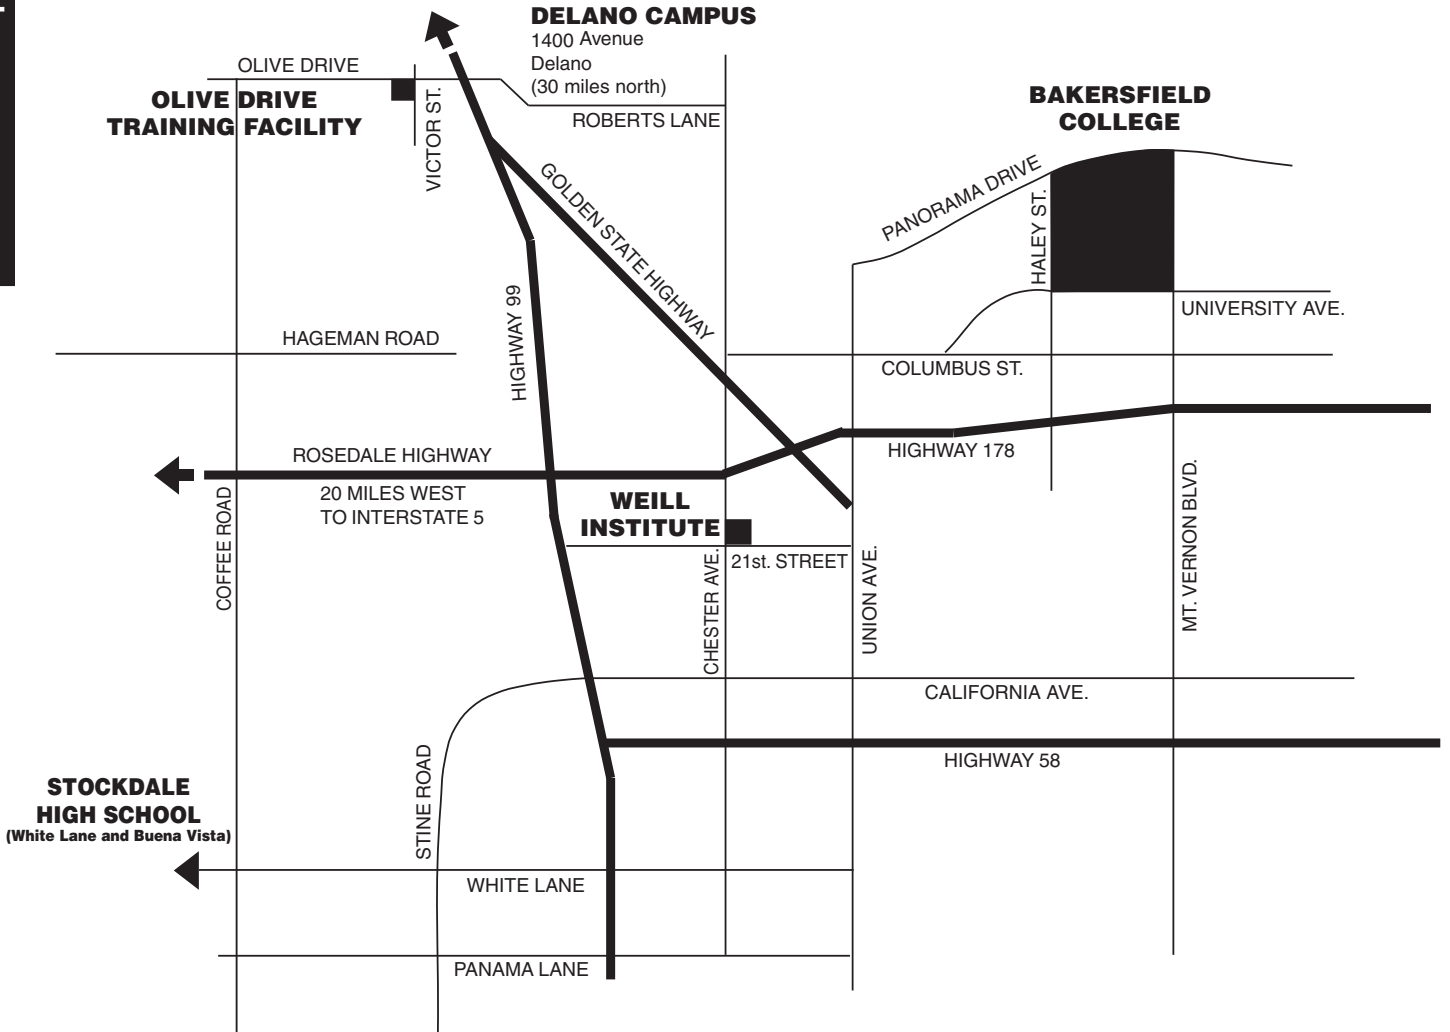

Maps

BUILDING INDEX	
A	ADMINISTRATION
AC	AQUATIC CENTER
AG	AGRICULTURE
AGFL	AG FARM LAB
AH	ALLIED HEALTH
AT	AUTO TECHNOLOGY
B	BUSINESS EDUCATION
BS	BUSINESS SERVICES (Ticket Office, Business Office, Bookstore)
C	CUSTODIAL
CC	CAMPUS CENTER
CDC	CHILD DEVELOPMENT CENTER
F	BC FOUNDATION
FA	FINE ARTS
FCC	FINLINSON CONFERENCE CENTER
FACE	FAMILY & CONSUMER ED.
FH	FIELD HOUSE
FOR	FORUMS
GYM	GYMNASIUM
H	HUMANITIES
HL	HORTICULTURE LAB
IT	INDUSTRIAL TECHNOLOGY
LEV	LEVINSON HALL
L	LIBRARY
LA	LANGUAGE ARTS
MS	MATH SCIENCE
NLC	NORMAN LEVAN CENTER
OT	OUTDOOR THEATER
SAM	SPEECH ARTS & MUSIC
SE	SCIENCE/ENGINEERING
SR	SHIPPING & RECEIVING
SS	STUDENT SERVICES
TH	INDOOR THEATER

Bakersfield College Delano Campus

DELANO CAMPUS MAP