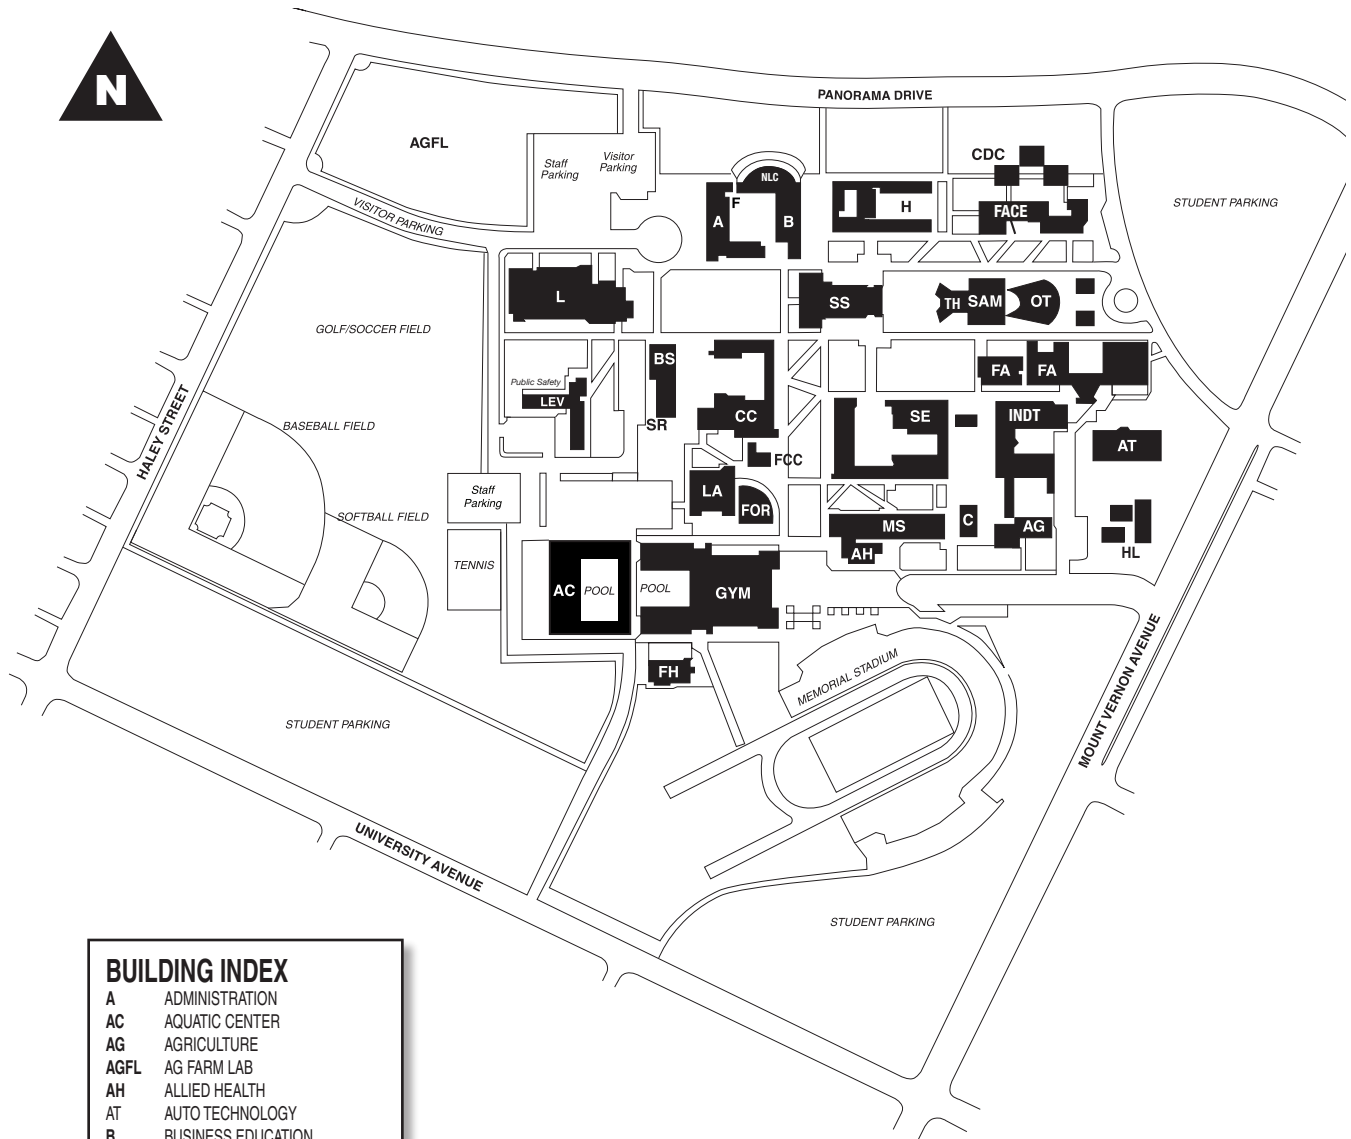

Maps

BUILDING INDEX	
A	ADMINISTRATION
AC	AQUATIC CENTER
AG	AGRICULTURE
AGFL	AG FARM LAB
AH	ALLIED HEALTH
AT	AUTO TECHNOLOGY
B	BUSINESS EDUCATION
BS	BUSINESS SERVICES (Ticket Office, Business Office, Bookstore)
C	CUSTODIAL
CC	CAMPUS CENTER
CDC	CHILD DEVELOPMENT CENTER
F	BC FOUNDATION
FA	FINE ARTS
FCC	FINLINSON CONFERENCE CENTER
FACE	FAMILY & CONSUMER ED.
FH	FIELD HOUSE
FOR	FORUMS
GYM	GYMNASIUM
H	HUMANITIES
HL	HORTICULTURE LAB
IT	INDUSTRIAL TECHNOLOGY
LEV	LEVINSON HALL
L	LIBRARY
LA	LANGUAGE ARTS
MS	MATH SCIENCE
NLC	NORMAN LEVAN CENTER
OT	OUTDOOR THEATER
SAM	SPEECH ARTS & MUSIC
SE	SCIENCE/ENGINEERING
SR	SHIPPING & RECEIVING
SS	STUDENT SERVICES
TH	INDOOR THEATER

Bakersfield College Delano Campus

DELANO CAMPUS MAP