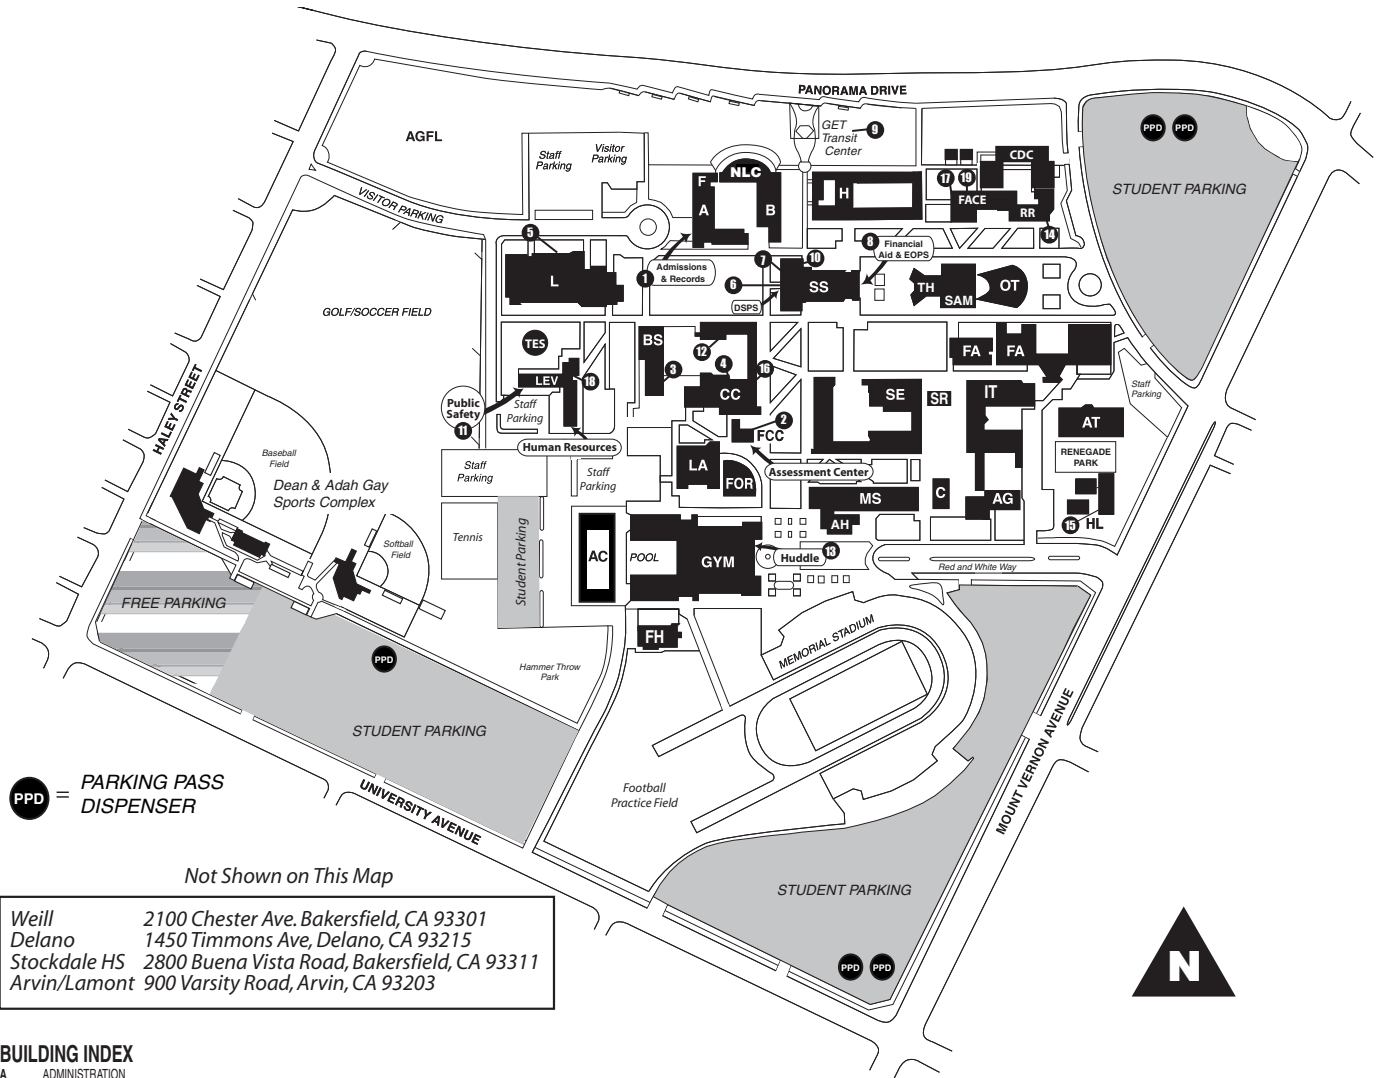

# Maps

# Bakersfield College

PPD = PARKING PASS DISPENSER

Not Shown on This Map

Weill 2100 Chester Ave. Bakersfield, CA 93301  
 Delano 1450 Timmons Ave, Delano, CA 93215  
 Stockdale HS 2800 Buena Vista Road, Bakersfield, CA 93311  
 Arvin/Lamont 900 Varsity Road, Arvin, CA 93203

# Bakersfield College Delano Campus

DELANO CAMPUS MAP

NOTES

---

---

---

---

---