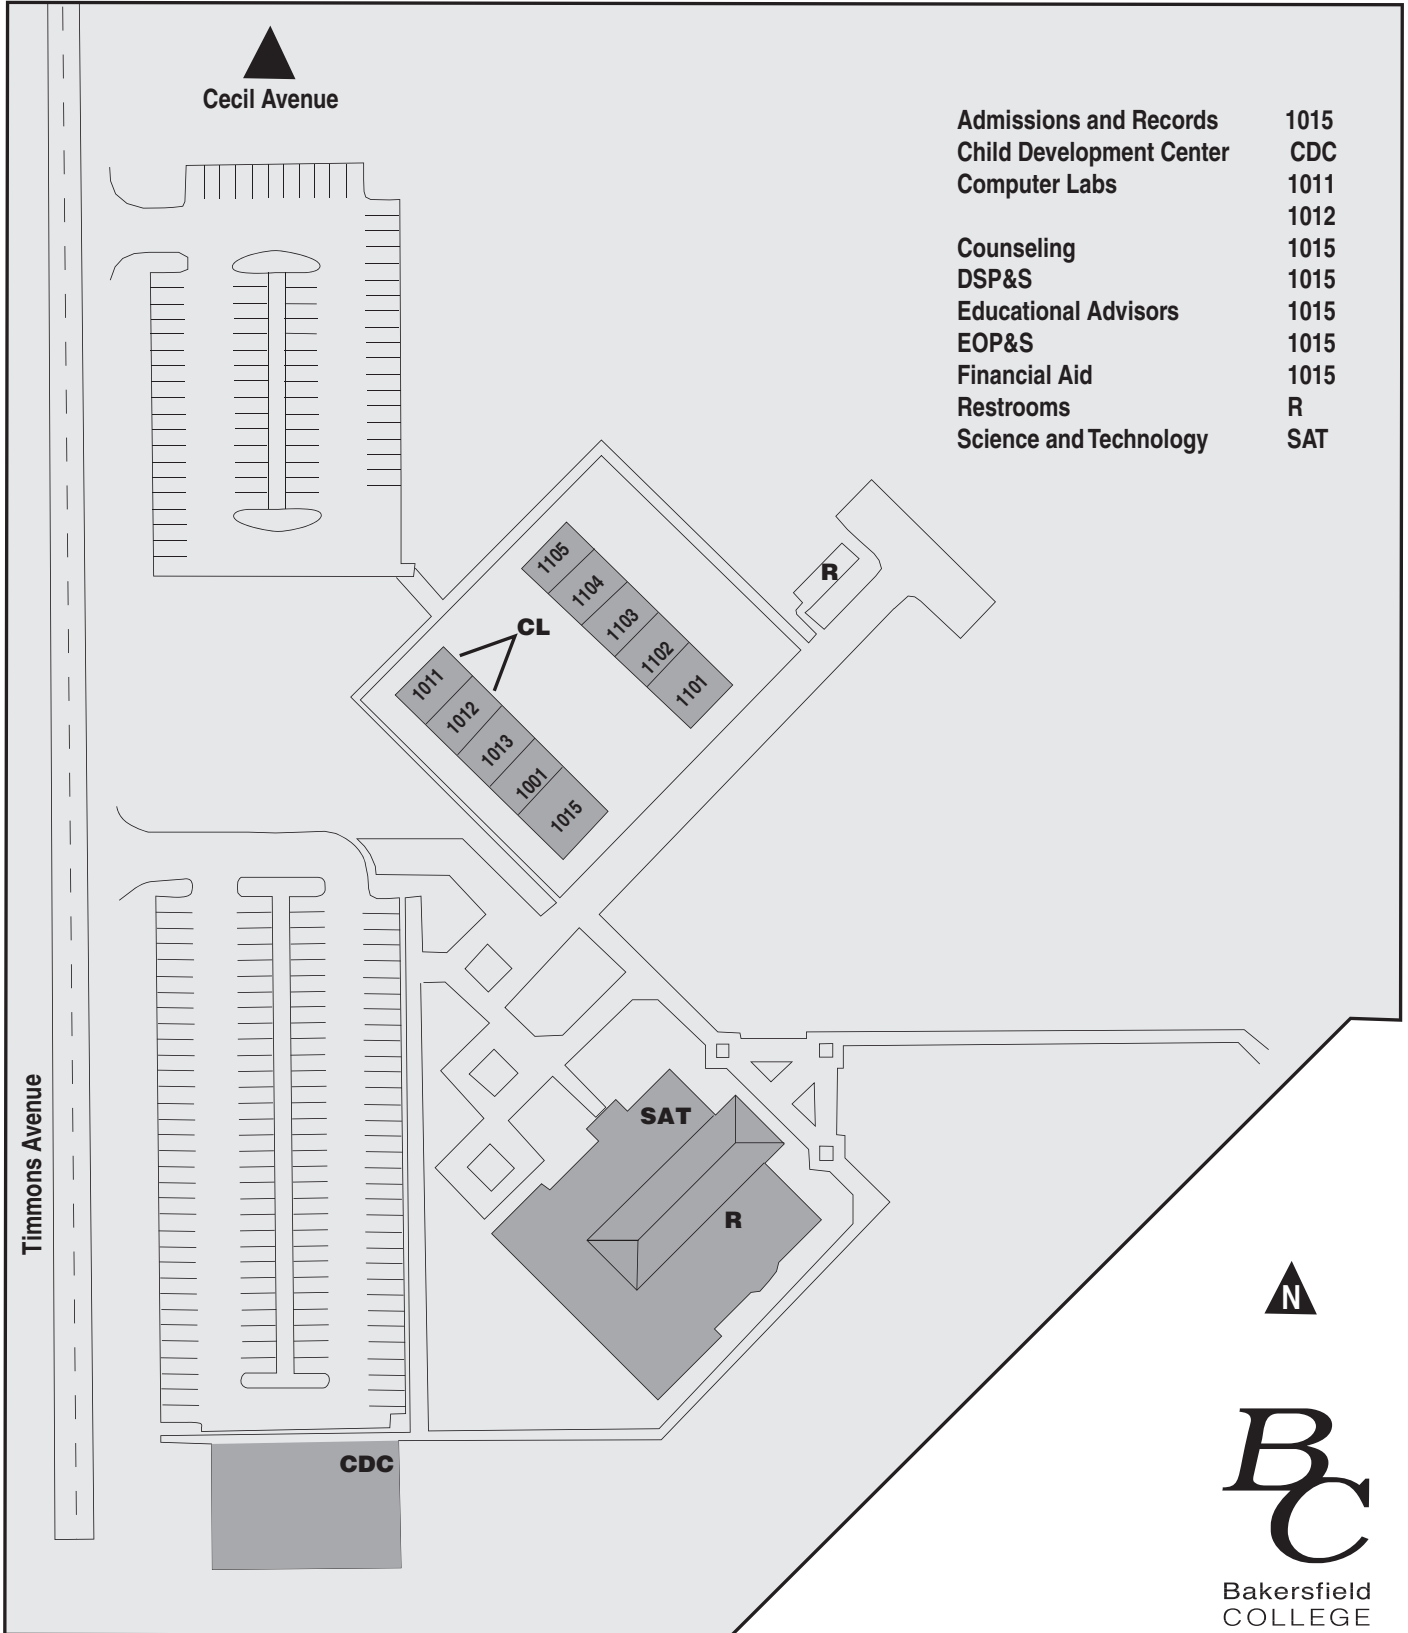

# Bakersfield College

PPD = PARKING PASS DISPENSER

Not Shown on This Map

Weill 2100 Chester Ave. Bakersfield, CA 93301  
 Delano 1450 Timmons Ave, Delano, CA 93215  
 Stockdale HS 2800 Buena Vista Road, Bakersfield, CA 93311  
 Arvin/Lamont 900 Varsity Road, Arvin, CA 93203

- BUILDING INDEX**
- A ADMINISTRATION (Admissions / Records)
  - AC AQUATIC CENTER
  - AG AGRICULTURE
  - AGFL AG FARM LAB
  - AH ALLIED HEALTH
  - AT AUTO TECHNOLOGY
  - B BUSINESS EDUCATION
  - BS BUSINESS SERVICES (Ticket Office, Business Office, Bookstore)
  - C CUSTODIAL
  - CC CAMPUS CENTER
  - CDC CHILD DEVELOPMENT CENTER
  - F FOUNDATION
  - FA FINE ARTS
  - FCC FINLINSON CONFERENCE CENTER (Assessment)
  - FACE FAMILY & CONSUMER ED.
  - FH FIELD HOUSE
  - FOR FORUMS
  - GYM GYMNASIUM
  - H HUMANITIES
  - HL HORTICULTURE LAB
  - IT INDUSTRIAL TECHNOLOGY
  - LEV LEVINSON HALL (Security, Human Resources, M&O)
  - L LIBRARY
  - LA LANGUAGE ARTS
  - MS MATH SCIENCE
  - NLC NORMAN LEVAN CENTER
  - OT OUTDOOR THEATER
  - RR RENEGADE ROOM
  - SAM SPEECH ARTS MUSIC
  - SE SCIENCE/ENGINEERING
  - SR SHIPPING & RECEIVING
  - SS STUDENT SERVICES (Financial Aid, Counseling, DSPS, EOPS)
  - TH INDOOR THEATER
  - TES THERMAL ENERGY STORAGE

# Bakersfield College Delano Campus

DELANO CAMPUS MAP

NOTES

---

---

---

---

---