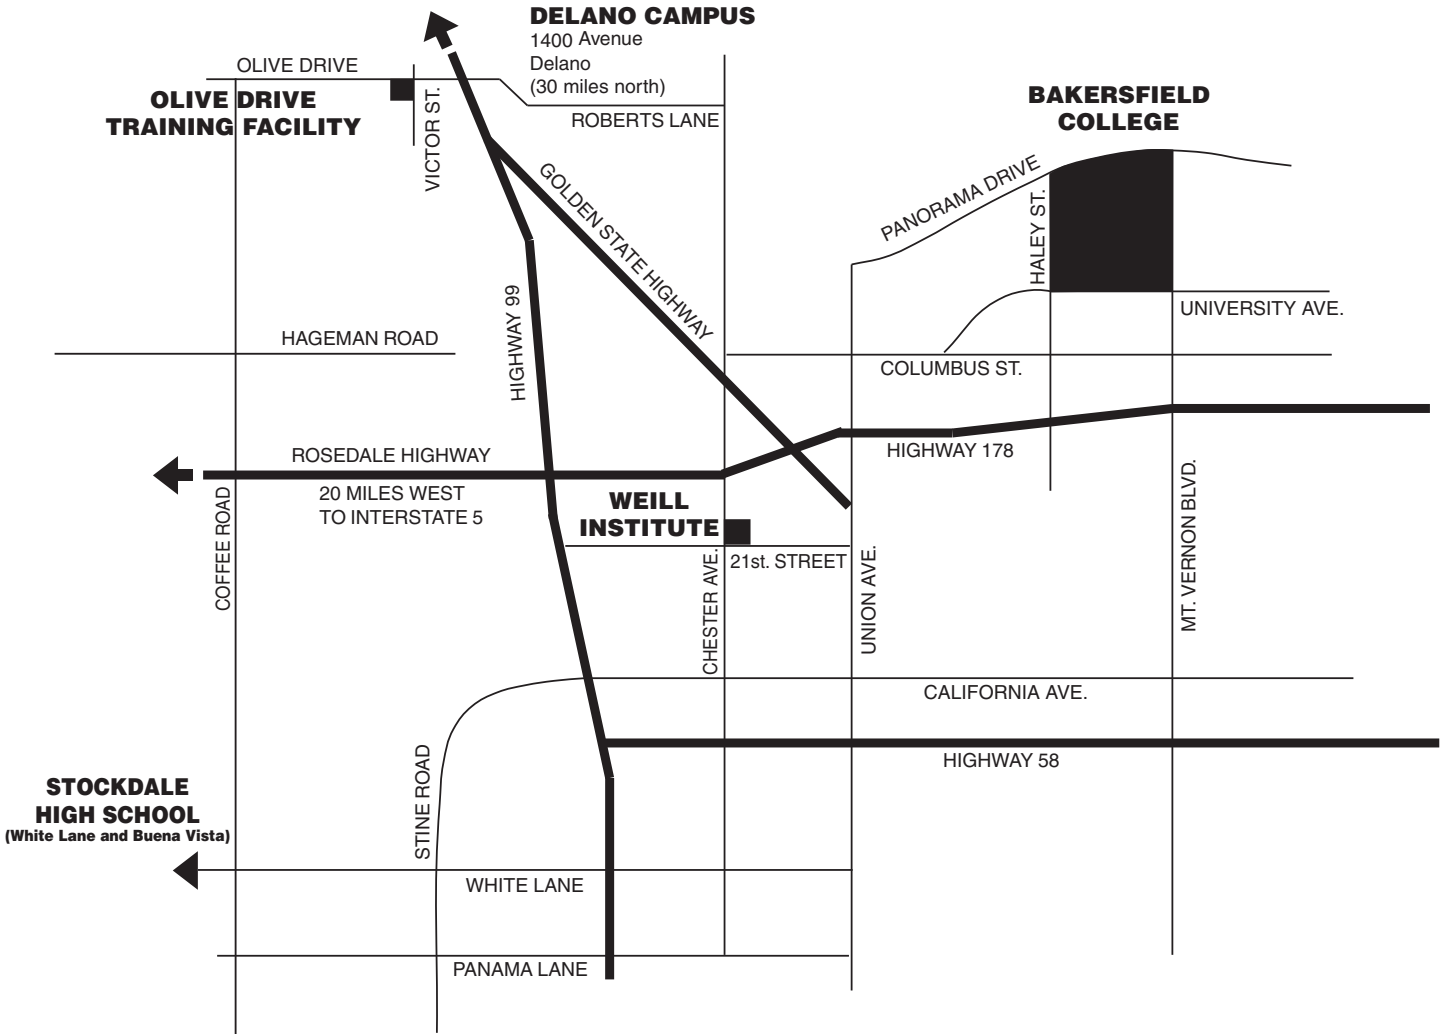

# Maps

# Bakersfield College

PPD = PARKING PASS DISPENSER

Not Shown on This Map

Weill 2100 Chester Ave. Bakersfield, CA 93301  
 Delano 1450 Timmons Ave, Delano, CA 93215  
 Stockdale HS 2800 Buena Vista Road, Bakersfield, CA 93311  
 Arvin/Lamont 900 Varsity Road, Arvin, CA 93203

# Bakersfield College Delano Campus

DELANO CAMPUS MAP

NOTES

---

---

---

---

---